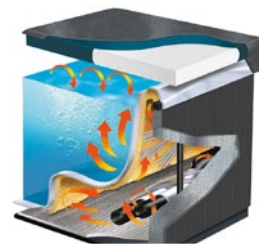

THERMO LOCK SYSTEM

5 persons | 3 seats | 2 lounger
50 hydrotherapy jets
212 x 212 x 92 cm