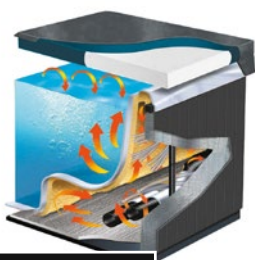

INFINITY

LUXURY

560

SIDE VIEW

COVER

THERMO LOCK SYSTEM

5 persons | 4 seats | 1 lounger
43 hydrotherapy jets
212 x 212 x 92 cm

Hot Tub Barn is rated
Excellent

TECHNICAL DETAILS

POWER:	21amp
SHELL:	Optix™ XL Spa Acrylic
CABINET:	Low maintenance UV resistant PVC in Coastal Grey
BASE:	ABS
COVER:	Thermal Cover with alu foil
CONTROLS:	Gecko IN.YE3 control system Gecko IN.K564 bar top control
HEATER:	Gecko Hi End 3kw Heater
LIGHTING:	2" Perimeter LED, Corner light, Backlit light
INSULATION:	Thermo Lock insulation system

WATER FEATURE:	2.5" cascade
PUMPS:	2 x 3 hp LX jet pumps
CIRCULATION PUMP:	LX WTC50 Circ. Plumbing
SANITISER SYSTEM:	High efficient mixed ozone sanitisation
FILTRATION:	easy to clean in-spa filtration system, dual high efficient Blue Filter