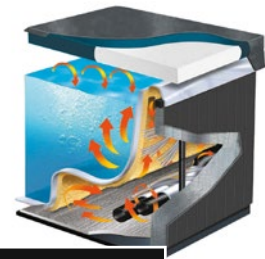

INFINITY

LUXURY

760

SIDE VIEW

COVER

THERMO LOCK SYSTEM

5 persons | 4 seats | 1 lounger
45 hydrotherapy jets
230 x 230 x 92 cm

Hot Tub Barn is rated
Excellent

COVER MATE EX - COVER LIFTER

TECHNICAL DETAILS

| | |
|-------------|--------------------------------------------------------------|
| POWER: | 21amp |
| SHELL: | Optix™ XL Spa Acrylic |
| CABINET: | Low maintenance UV resistant PVC in Coastal Grey |
| BASE: | ABS |
| COVER: | Thermal Cover with alu foil |
| CONTROLS: | Gecko IN.YE3 control system Gecko IN.K564 bar top control |
| HEATER: | Gecko Hi End 3kw Heater |
| LIGHTING: | 2" Perimeter LED, Corner light, Backlit light |
| INSULATION: | Thermo Lock insulation system |

| | |
|-------------------|----------------------------------------------------------------------------|
| WATER FEATURE: | 2.5" cascade |
| PUMPS: | 2 x 3 hp LX jet pumps |
| CIRCULATION PUMP: | LX WTC50 Circ. Plumbing |
| SANITISER SYSTEM: | High efficient mixed ozone sanitisation |
| FILTRATION: | easy to clean in-spa filtration system, dual high efficient Blue Filter |