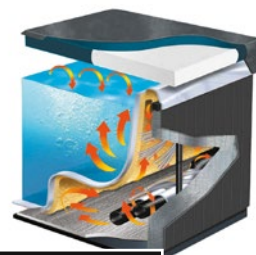

INFINITY

LUXURY

770

5 persons | 3 seats | 2 lounger
57 hydrotherapy jets
230 x 230 x 92 cm

SIDE VIEW

COVER

THERMO LOCK SYSTEM

Hot Tub Barn is rated
Excellent

TECHNICAL DETAILS

POWER:	21amp
SHELL:	Optix™ XL Spa Acrylic
CABINET:	Low maintenance UV resistant PVC in Coastal Grey
BASE:	ABS
COVER:	Thermal Cover with alu foil
CONTROLS:	Gecko IN.YE3 control system Gecko IN.K564 bar top control
HEATER:	Gecko Hi End 3kw Heater
LIGHTING:	2" Perimeter LED, Corner light, Backlit light
INSULATION:	Thermo Lock insulation system

WATER FEATURE:	6" waterfall
PUMPS:	2 x 3 hp LX jet pumps
CIRCULATION PUMP:	LX WTC50 Circ. Plumbing
SANITISER SYSTEM:	High efficient mixed ozone sanitisation
FILTRATION:	easy to clean in-spa filtration system, dual high efficient Blue Filter