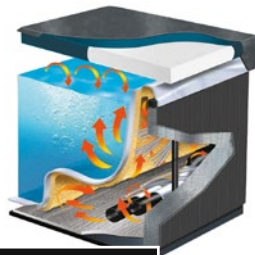

THERMO LOCK SYSTEM