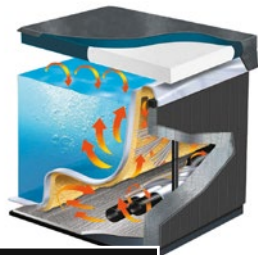

INFINITY

PLATINUM

560

SIDE VIEW

COVER

THERMO LOCK SYSTEM

5 persons | 4 seats | 1 lounger
36 hydrotherapy jets
212 x 212 x 92 cm

Hot Tub Barn is rated Excellent

Based on 1,400 reviews

★ Trustpilot

TECHNICAL DETAILS

PLATINUM 560

GENERAL

CAPACITY:	5 persons
VOLUME:	1340 ltr
WEIGHT DRY:	394 kg
DIMENSIONS:	212 x 212 x 92 cm
JETS:	43 hydrotherapy jets

COVER MATE EX - COVER LIFTER

TECHNICAL DETAILS

POWER:	21amp
SHELL:	Optix™ XL Spa Acrylic
CABINET:	Low maintenance UV resistant PVC in Coastal Grey
BASE:	ABS
COVER:	Thermal Cover with alu foil
CONTROLS:	Gecko IN.YE3 control system Gecko IN.K1001 bar top control
HEATER:	Gecko Hi End 3kw Heater
LIGHTING:	2" Perimeter LED, Corner light, Backlit light
INSULATION:	Fully insulated foam shell and Thermo Lock insulation system
WATER FEATURE:	2.5" cascade
PUMPS:	2 x 3 hp LX jet pumps
CIRCULATION PUMP:	LX WTC50 Circ. Plumbing
SANITISER SYSTEM:	High efficient mixed ozone sanitisation
FILTRATION:	easy to clean in-spa filtration system, dual high efficient Blue Filter