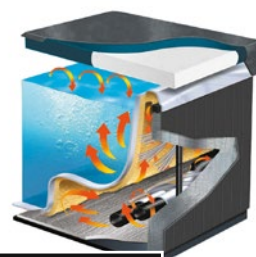

INFINITY

PLATINUM

760

SIDE VIEW

COVER

THERMO LOCK SYSTEM

5 persons | 4 seats | 1 lounger
45 hydrotherapy jets
230 x 230 x 92 cm

Hot Tub Barn is rated
Excellent

TECHNICAL DETAILS

POWER:	21amp
SHELL:	Optix™ XL Spa Acrylic
CABINET:	Low maintenance UV resistant PVC in Coastal Grey
BASE:	ABS
COVER:	Thermal Cover with alu foil
CONTROLS:	Gecko IN.YE3 control system Gecko IN.K1001 bar top control
HEATER:	Gecko Hi End 3kw Heater
LIGHTING:	2" Perimeter LED, Corner light, Backlit light
INSULATION:	Fully insulated foam shell and Thermo Lock insulation system
WATER FEATURE:	2.5" cascade
PUMPS:	2 x 3 hp LX jet pumps
CIRCULATION PUMP:	LX WTC50 Circ. Plumbing
SANITISER SYSTEM:	High efficient mixed ozone sanitisation
FILTRATION:	easy to clean in-spa filtration system, dual high efficient Blue Filter