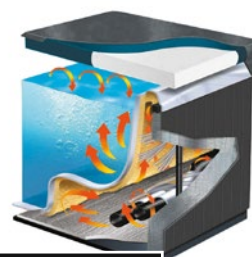

THERMO LOCK SYSTEM