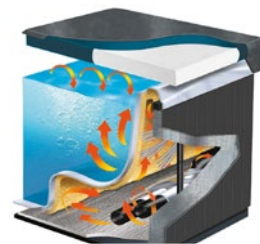

THERMO LOCK SYSTEM

5 persons | 3 seats | 2 lounger
24 hydrotherapy jets
212 x 212 x 82 cm