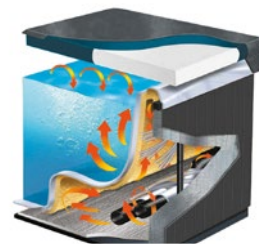

THERMO LOCK SYSTEM

Riptide
SWIM & SPA

Hot Tub Barn is rated
Excellent

Based on 1,400 reviews

★ Trustpilot

3 persons | 1 seat | 2 lounger
22 hydrotherapy jets
200 x 150 x 74 cm