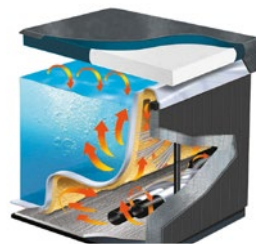

THERMO LOCK SYSTEM