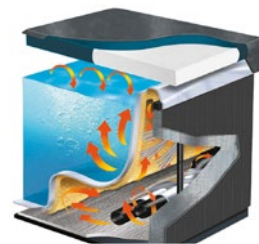

TRANQUILITY SERIES

TRIBUTE

SIDE VIEW

COVER

THERMO LOCK SYSTEM

5 persons | 4 seats | 1 lounger
49 hydrotherapy jets
210 x 210 x 92 cm

Hot Tub Barn is rated
Excellent

Based on 1,400 reviews

★ Trustpilot

TECHNICAL DETAILS

TRIBUTE

GENERAL

CAPACITY:	5 persons
VOLUME:	980 ltr
WEIGHT DRY:	349 kg
DIMENSIONS:	210 x 210 x 92 cm
JETS:	49 hydrotherapy jets in 5 variations

COVER MATE EX - COVER LIFTER

TECHNICAL DETAILS

POWER:	21amp
SHELL:	Optix™ XL Spa Acrylic
CABINET:	Low maintenance UV resistant PVC, Coastal Grey
BASE:	ABS
COVER:	Thermal Cover with alu foil
CONTROLS:	Gecko IN.YE3 control system Gecko IN.K331 bar top control

HEATER:	Gecko Hi Flow 3kw Heater
WATER FEATURE:	Perimeter LED, multicolour lighting
LIGHTING:	2" cascade water fountain
INSULATION:	Thermo Lock insulation system

PUMPS:	2 x 3hp LX jet pumps
CIRCULATION PUMP:	Riptide silent circulation pump
SANITISER SYSTEM:	High efficient mixed ozone sanitisation
FILTRATION:	easy to clean in-spa filtration system high efficiency Blue Filter