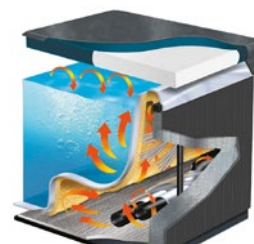

THERMO LOCK SYSTEM